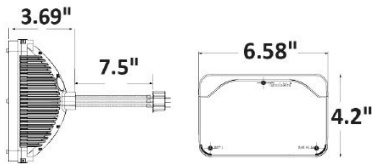

4" x 6" LED HEADLIGHTS

27640C