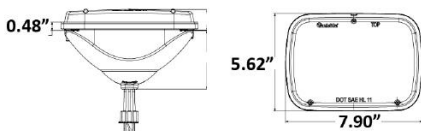

5" x 7" LED HEADLIGHT

PART NUMBER	DESCRIPTION	VOLTAGE	AMPERAGE	HOUSING	LENS	CONNECTOR
27450C	LED Headlight, 5"x7"	12 V - 24 V	1.45 A - 2.95 A	Aluminum	Polycarbonate	H4