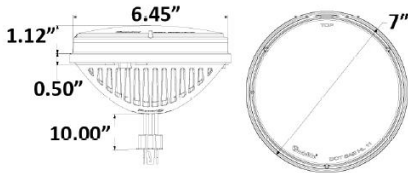

Point Spring & Driveshaft Co.

Since 1926

PARTS • SERVICE • EXPERIENCE • SOLUTIONS

Truck-Lite® | LED Headlights

7" ROUND LED HEADLIGHTS

27270C

PART NUMBER	DESCRIPTION	VOLTAGE	AMPERAGE	HOUSING	LENS	CONNECTOR
27270C	LED Headlight, 7" round	12 V - 24 V	1.45 A - 2.95 A	Aluminum	Polycarbonate	H4
27275C	LED Headlight, 7" round, heated	12 V - 24 V	2.2 A - 3.85 A	Aluminum	Polycarbonate	H4

4" x 6" LED HEADLIGHTS

PART NUMBER	DESCRIPTION	VOLTAGE	AMPERAGE	HOUSING	LENS	CONNECTOR
27640C	LED Headlight, 4"x6", low beam	12 V - 24 V	0.75 A - 1.2 A	Aluminum	Polycarbonate	H4
27645C	LED Headlight, 4"x6", high beam	12 V - 24 V	0.75 A - 1.2 A	Aluminum	Polycarbonate	H4

5" x 7" LED HEADLIGHT

PART NUMBER	DESCRIPTION	VOLTAGE	AMPERAGE	HOUSING	LENS	CONNECTOR
27450C	LED Headlight, 5"x7"	12 V - 24 V	1.45 A - 2.95 A	Aluminum	Polycarbonate	H4